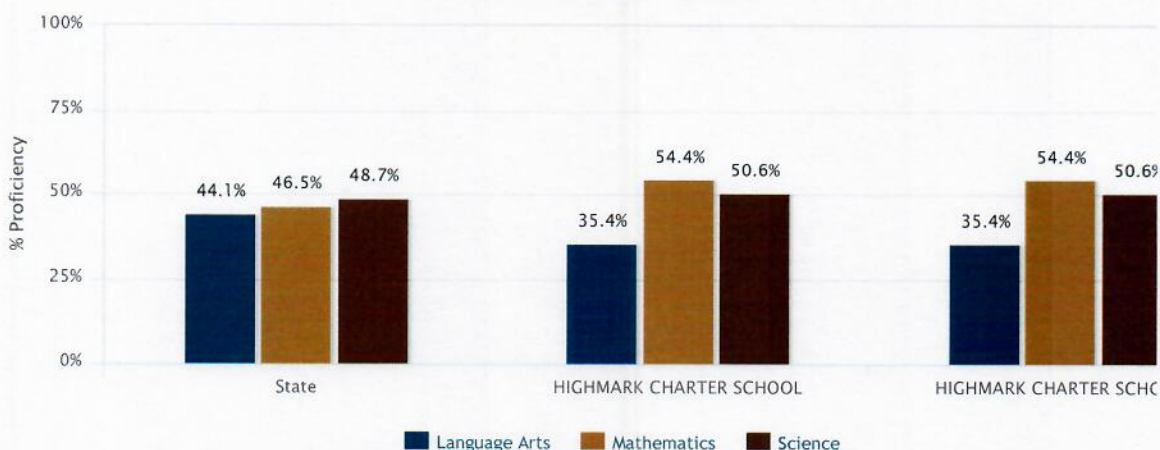

School Year: 2015/2016 HIGHMARK CHARTER SCHOOL Grades: All

SAGE Results for HIGHMARK CHARTER SCHOOL

Language Arts	Mathematics	Science
35%	54%	51%

2016 SAGE % Proficient

SAGE Results for HIGHMARK CHARTER SCHOOL by Demographic Group

Demographic Categories	Language Arts % Prof	Mathematics % Prof	Science % Prof
All Students	35.4%	54.4%	50.6%
African American	N<10	N<10	N<10
American Indian	N<10	N<10	N<10
Asian	N<10	N<10	N<10
Caucasian	36.7%	57.3%	53.8%
Hispanic	20%-29%	30%-39%	30%-39%
Multiple Races	20%-29%	40%-49%	30%-39%
Female	39.0%	52.3%	45.5%
Male	32.6%	56.0%	54.4%
Economically Disadvantaged	28.8%	47.0%	35.6%
Limited English Proficiency	N<10	N<10	N<10
Students with Disabilities	6.6%	19.7%	18.9%